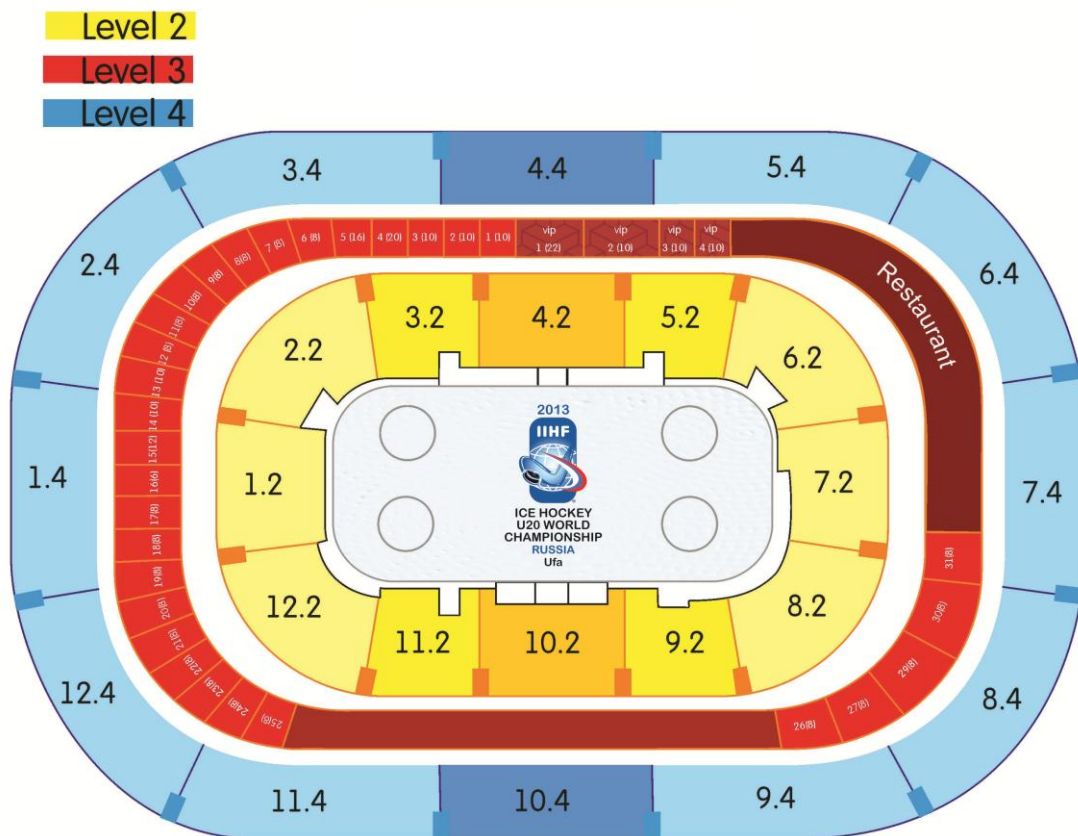

2013
ICE HOCKEY
U20 WORLD
CHAMPIONSHIP
RUSSIA
Ufa

Ufa-Arena (Group A)