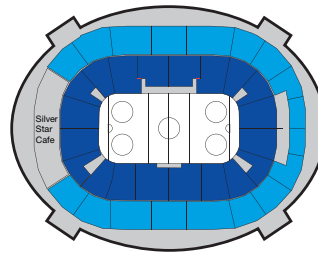

NORTHERN STARS OF ICE HOCKEY

2012 IIHF ICE HOCKEY
WORLD CHAMPIONSHIP
FINLAND & SWEDEN
4.-20.5.2012

SINGLE TICKETS FOR HELSINKI

To buy tickets: **lippu.fi** +358 600 900 900
or: www.iihfworlds2012.com

Group HEL (preliminary round & quarter-finals) as well as semi-finals and medal games will be played at Hartwall Arena, Helsinki. Group STO (preliminary round & quarter-finals) will be played in Stockholm.