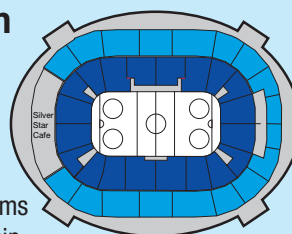

Ticket Packages – Hartwall Arena, Helsinki

Ticket sales will start April 26, 2011 at 9 am

Tickets: lippu.fi

or <http://2012.iihfworlds.com>

All ticket packages include one Team Finland game (at least during the Preliminary round in packages 1-7). A detailed schedule, including other teams and starting times, will be announced after the 2011 IIHF World Championship.

Official game numbering is used to indicate games played in group A. Group B (preliminary round & quarterfinals) will be played in Stockholm.

Package	Date	Game 1	Game 2	Game 3	Games in package	Games in package	
						Cat I	Cat II
1 Teemu Selänne	Fri 4.5		1	3	4	345 €	265 €
	Sat 5.5	5	7	9			
2 Tuomo Ruutu	Sun 6.5	11	13	15	4	345 €	265 €
	Mon 7.5	17	19	23			
3 Mikko Koivu	Tue 8.5		21	23	4	345 €	265 €
	Wed 9.5		25	27			
4 Petteri Nummelin	Thu 10.5		29	31	4	345 €	265 €
	Fri 11.5		33	35			
5 Sami Kapanen	Sat 12.5	37	39	41	4	345 €	265 €
	Sun 13.5		43	45			
6 Leijona	Mon 14.5		47	49	4	345 €	265 €
	Tue 15.5	51	53	55			
7 Esa Tikkanen	Wed 16.5				4	345 €	265 €
	Thu 17.5		QF1	QF2			
8 Raimo Helminen	Fri 18.5				2	345 €	265 €
	Sat 19.5		SF1	SF2			
9 Ville Peltonen	Sun 20.5		Bronze	Final	2	445 €	345 €
10 Saku Koivu					2	545 €	445 €